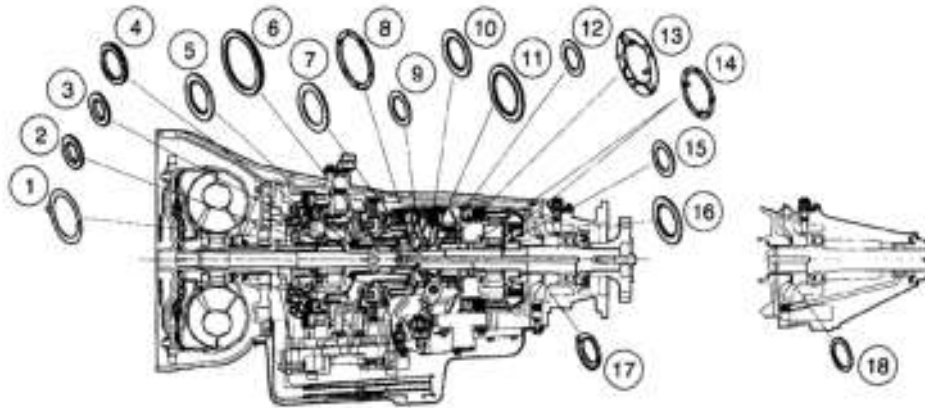

BUSHINGS, BEARING & THRUST WASHER LOCATOR

Item	Part Number	Description
1	7D014	Front pump support washer No. 1T
2	7C096	Sun gear thrust bearing and race assembly No. 2B and 3B
3	7E486	Part of the overdrive carrier (7E031)
4	7F240	Direct clutch bearing and race assembly No. 4B
5	7G178	Sun gear thrust bearing and race assembly No 5B
6	7L326	Center support thrust washer
7	7F374	Intermediate clutch thrust bearing No. 8B
8	7C096	Intermediate brake thrust washer
9	7D234	Sun gear thrust bearing and race assembly No 10B, 12B, 15B

Item	Part Number	Description
10	7D090	Forward clutch hub thrust washer No. 9T
11	7H334	Forward carrier bearing and race assembly No 11B
12	7D234	Sun gear thrust bearing and race assembly No 10B, 12B, 15B
13	7L339	Forward carrier lube dam
14	7A166	Planetary carrier thrust washer
15	7D234	Sun gear thrust bearing and race assembly No 10B, 12B, 15B
16	7G178	Bearing and race assembly No. 16B
17	7B368	Park gear thrust washer (fixed yoke)
18	7B368	Park gear thrust bearing (slip yoke)

081987712

Fig. 39: Bushings, Bearing & Thrust Washer Locator
 Courtesy of FORD MOTOR CO.